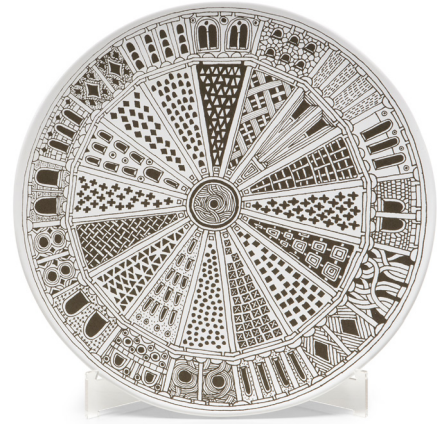

■ A13401X

■ A13402X

■ A13403X

■ A13404X

■ A13405X

■ A13406X

■ A13407X

■ A13408X

■ A13409X

**SCHEMATICS**

**VASE**

14cm x 14cm H 32cm  
5,51" x 5,51" H 12,6"

14cm x 14cm H 38cm  
5,51" x 5,51" H 14,96"

**PUMO**

13cm x 13cm H 20cm  
5,12" x 5,12" H 7,87"

**Decorative Plate**

40cm x 40cm H 3cm  
15,75" x 15,75" H 1,18"

**Mug Decorativo**

8cm x 8cm H 10cm  
3,15" x 3,15" H 3,94"

**FINISHINGS**

Finishing

WHITE

OLIVE